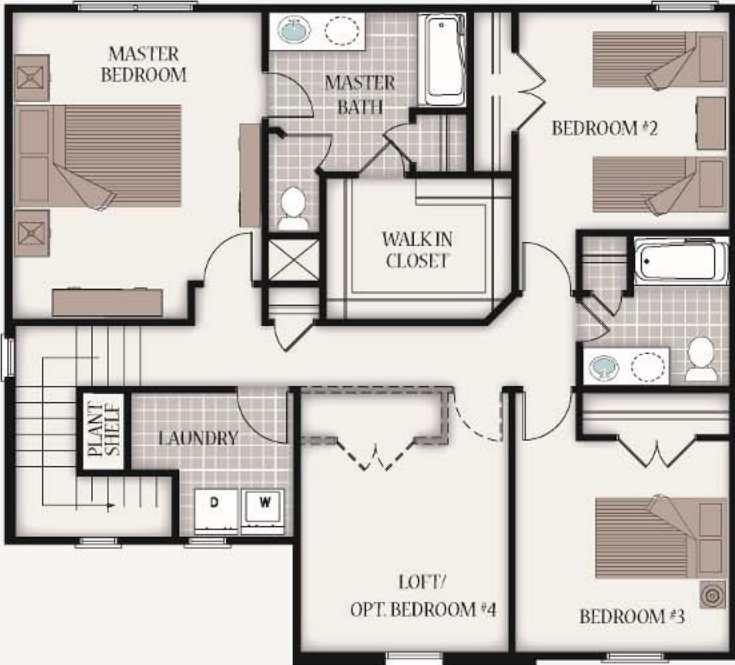

The Willingham
1880 ft²
3-4 Bedroom, 2.5 Bath

Elevation B

Elevation A

FIRST FLOOR PLAN

GARDEN MASTER OPTION

SECOND FLOOR PLAN

The Willingham